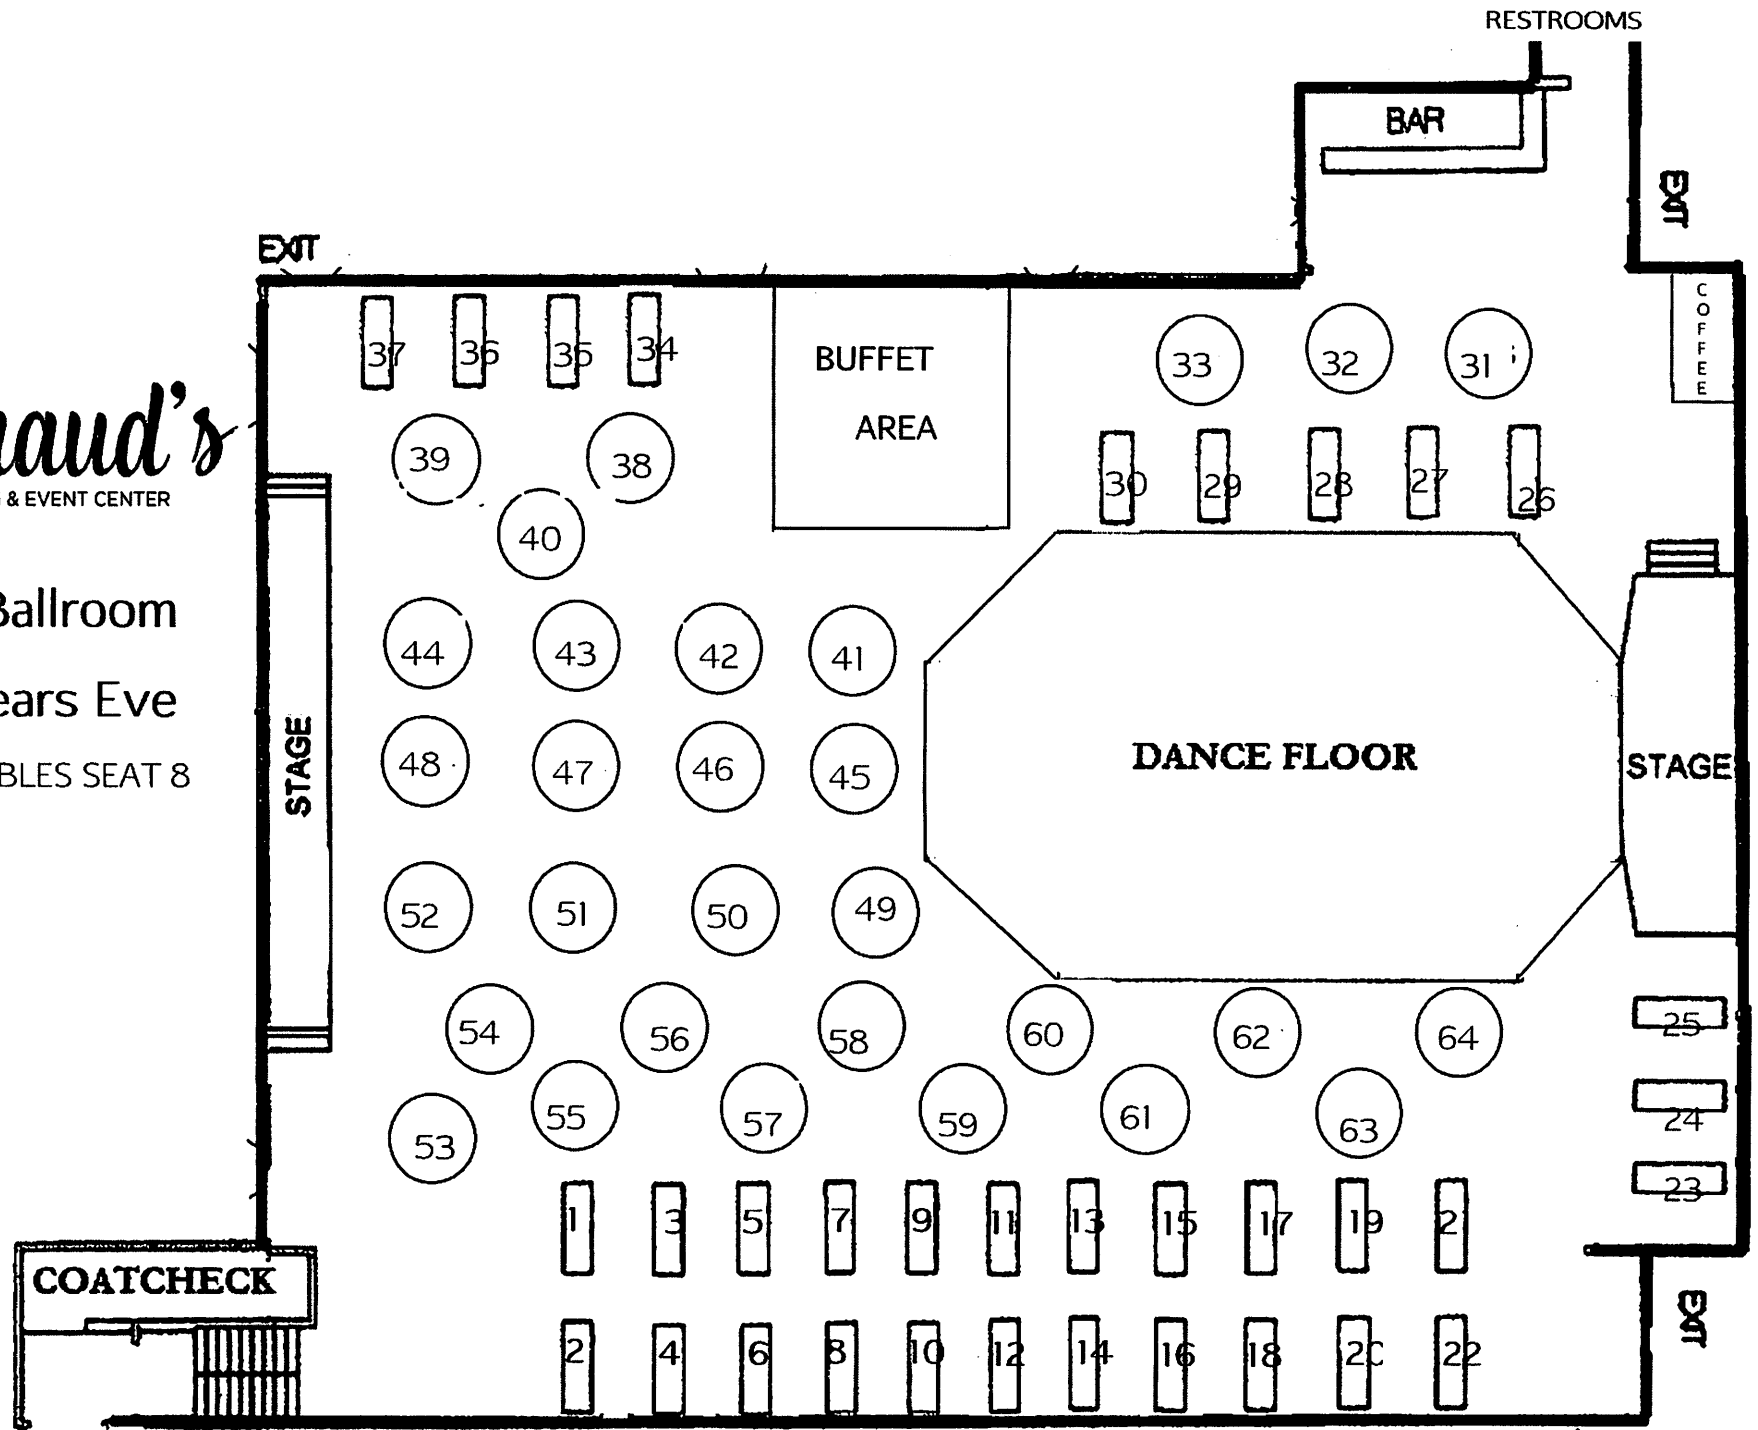

*Michaud's*  
CATERING & EVENT CENTER

Grand Ballroom

New Years Eve

ALL TABLES SEAT 8

ENTRANCE