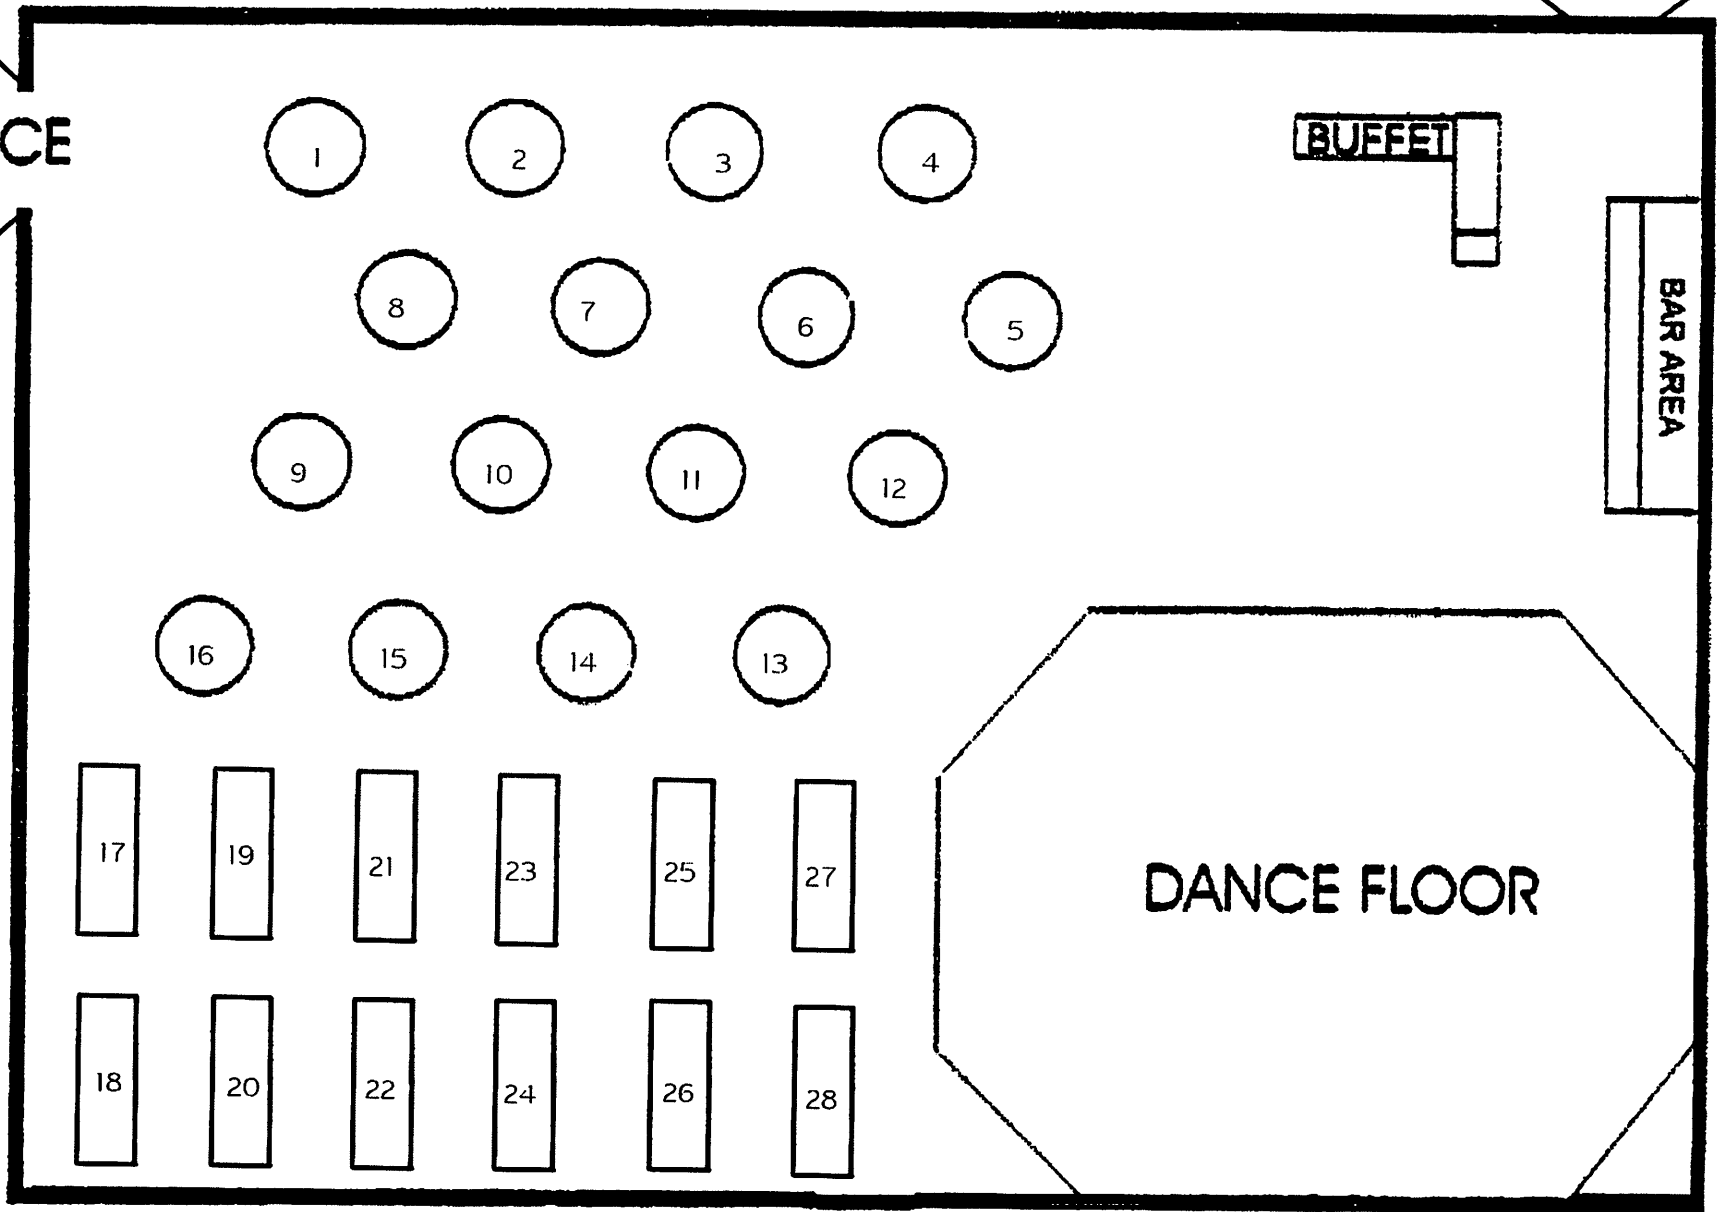

ENTRANCE

Michaud's
CATERING & EVENT CENTER

Dubonnet Room
New Years Eve
ALL TABLES SEAT 8