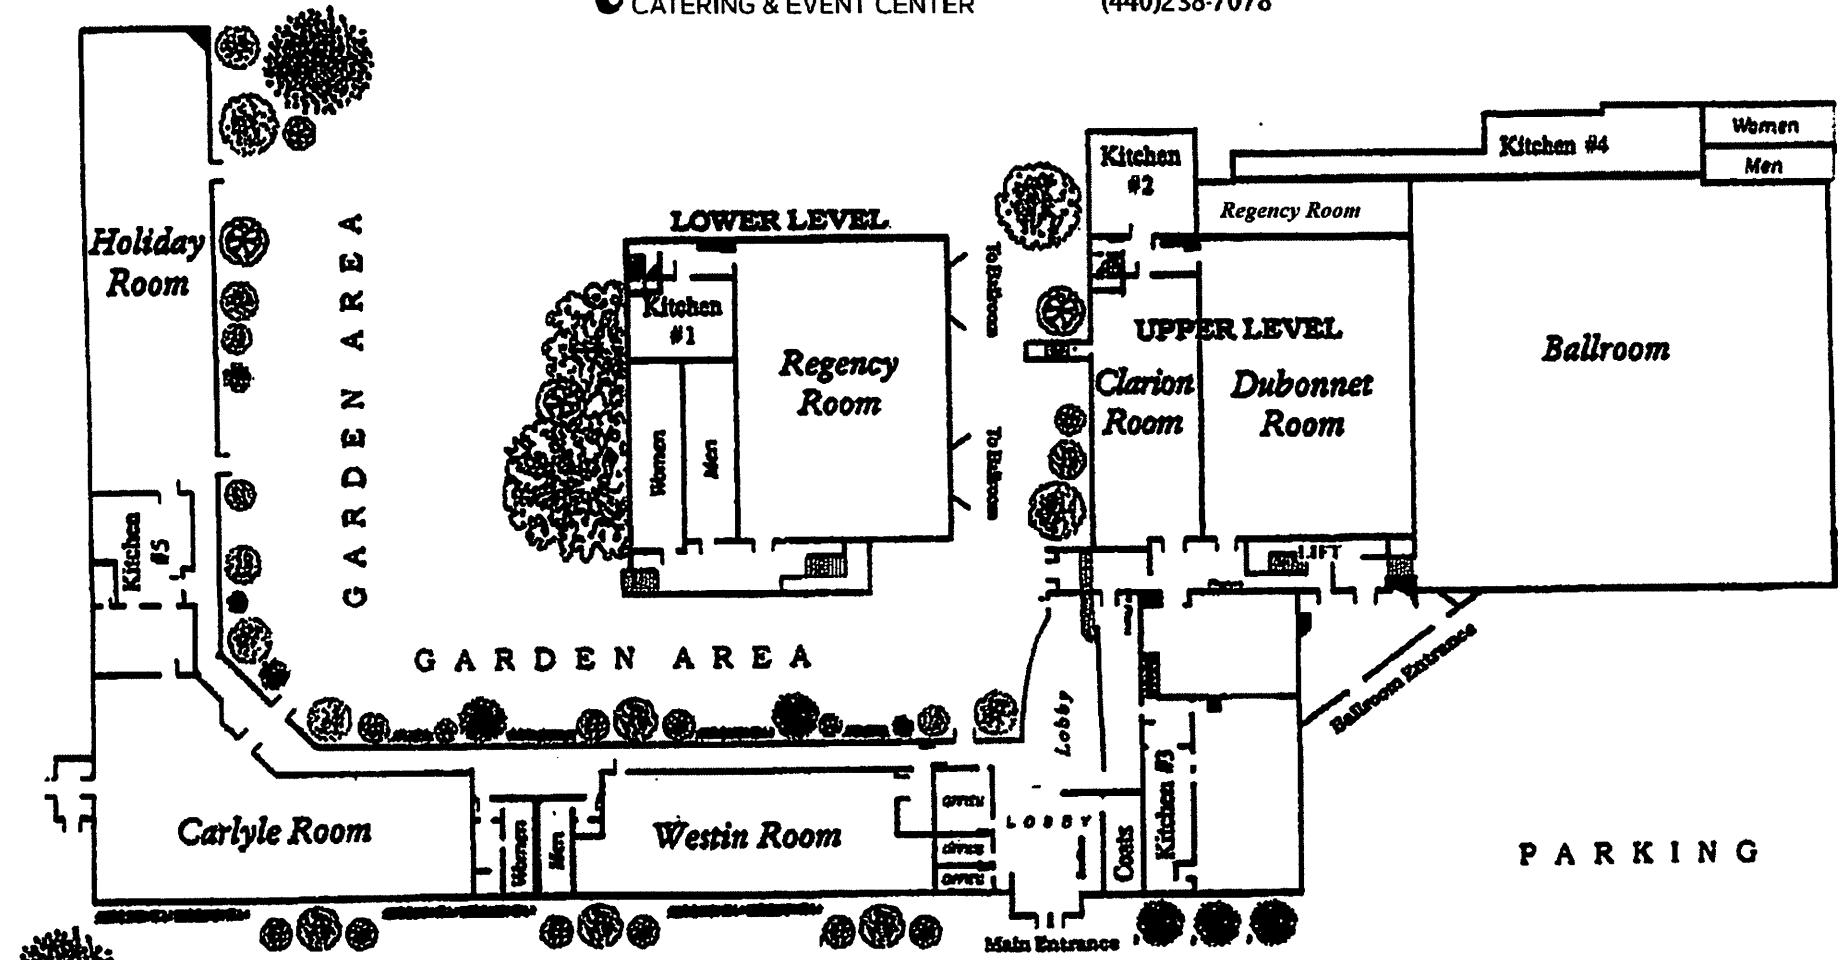

# Michaud's

CATERING & EVENT CENTER

www.michaudscatering.com  
 16808 Pearl Road  
 Strongsville, Ohio 44136  
 (440)238-7078

PARKING

PARKING

PARKING

| ROOM           | SQ. FT. | MAX CAPACITY |
|----------------|---------|--------------|
| Grand Ballroom | 12,000  | 800          |
| Regency        | 6,000   | 316          |
| Carlyle        | 5,400   | 264          |
| Dubonnet       | 5,100   | 260          |
| Holiday        | 4,800   | 200          |
| Westin         | 3,800   | 176          |